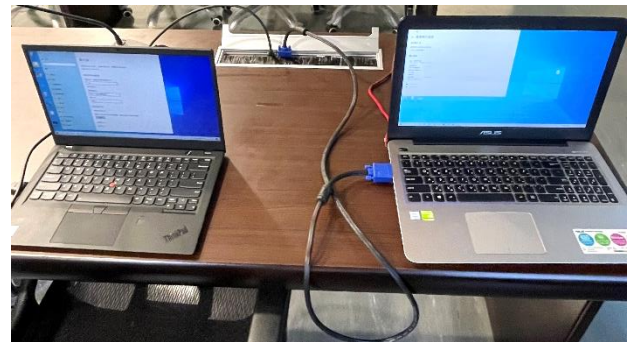

The Maritime Center Creates Next Generation of 4KCHANGER-TC2

Taiwan International Ports Corporation (TIPC) belongs to Taiwan Maritime and Port Bureau and it provides business and warehouse facilities for global and regional container shipping firms. The conference room regularly hold report and update meetings to the management. They mostly use notebook computers to present data in the meeting; however, due to limited budgets, some notebook computers are out of age while others are the latest version. To reduce the number of cable used and keep the room

tidy, they were looking for a multi-signal input device that has a chip inside to convert different format data to HDMI which connect to its existing EPSON projector on the ceiling.

The Taiwan Maritime Center deployed aegis 4KCHANGER-TC2 in this project as the model meets the needs. However, the size of 4KCHANGER-TC2 did not fit in the existing table outlet box as it has its own cover lid. To solve the problem, aegis engineer has to remove the cover lid to fit in the outlet box. Such outlet box is commonly designed as a part of office table furniture and to fit in such outlet box, the RD team of 4KCHANGER-TC2 has evaluated the flexibility of its assembling method and hardware design in order to expand the device application range. As the result, the next generation of 4KCHANGER-TC2 is on the way and has also optimize functions such as adding a power plug, local output and features in touch panel instead of push button.