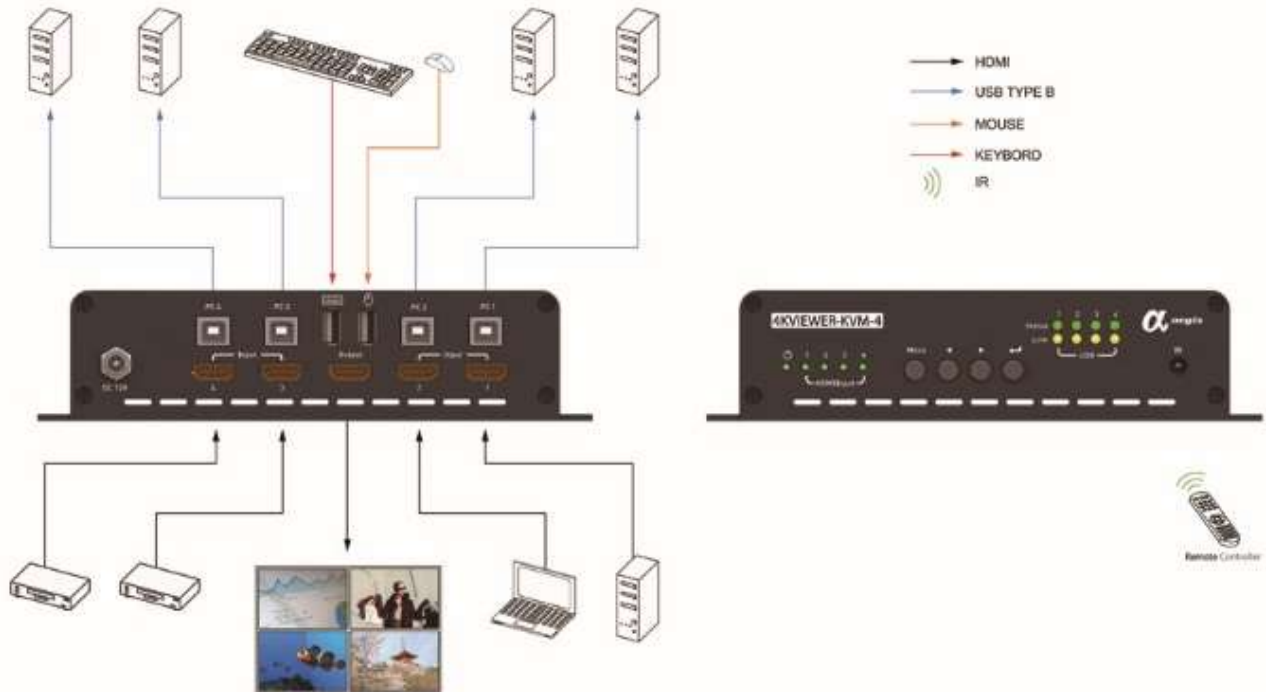

4KVIEWER-KVM-4 Front view

4KVIEWER-KVM-4 Rear view

FEATURES

- Multi-view console controls up to 4 AV HDMI / 4PCs on one screen
- Flexible Display Modes : Quad View, Picture in Picture (PiP), Picture by Picture (PbP), Picture on Picture (PoP), Full Screen and other user free style by dragging, resizing and repositioning.
- Superior video quality – Up to 4K (4096 x 2160 @ 30Hz)
- Intuitive operation and selection by push buttons, OSD, IR Remote Control or Keyboard/Mouse
- Drop down menu to select display modes, controlling PCs and other functions with the mouse and on-screen display (OSD)
- Up to 3 profiles can be saved
- Complaint with HDMI 1.4, HDCP 1.4 & 2.2
- Interactive LED light for connection, screen and USB identification
- Console keyboard mouse emulation / bypass feature that support most multimedia keyboards, mouse and multifunction mice
- Supports all USB Keyboard Mouse Office System
- Mouse port switching is for 5-key USB wheel mouse
- Drag & Drop

CONNECTION DIAGRAM

SPECIFICATIONS

Function	4KVIEWER-KVM-4
Input Ports-Transmitter	Video: HDMI Jack x 4 KVM: USB-B Jack x 4 Console: USB-A Jack X 2 (Keyboard / Mouse) Press Button X 4 Infrared: Infrared Receiver Module X 1 Power: Locking DC Jack X 1
Output Ports	Video: HDMI Jack x 1
HDMI Version	HDMI 1.4
HDCP Version	HDCP 1.4
USB Version	USB 2.0
Resolution	Up to 4KX2K/30Hz
Deep Color	Up to 12 bit
Audio	Up to 8 Channels (7.1)
Infrared	38KHz Frequency
Distance	28AWG-2M / 26AWG-5M -4K 28AWG-2M / 26AWG-5M -1080p