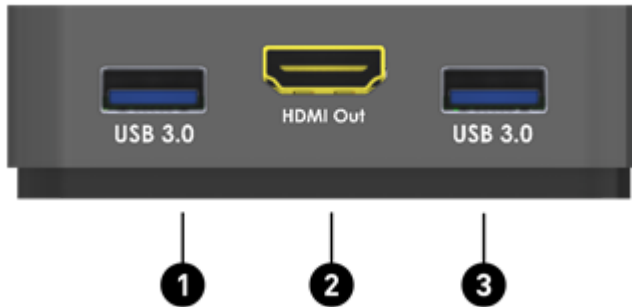

User Manual

SWT-USBC-1000

Dual C to HDMI with KVM

OVERVIEW

aegis SWT-USBC-1000 is a Dual USB Type C to HDMI Switcher with KVM function, allows users to switch and access rapidly between a laptop and a mobile device, or simply with two laptops operating simultaneously. SWT-USBC-1000 to HDMI requires no additional power supply, and that increase flexibility and portability for daily use. Support maximum at 4K/30Hz, gives an uncompressing clear images for many application fields.

DEVICE FUNCTIONS:

Front Panel

SWT-USBC-1000

No.	Interface Name	Functional description
①	Select Button	To switch between USB-C 1 or USB-C 2 inputs
②	LED Light	Indicates which input is currently using.
③	Type-c 1 input	Connects a computer with an USB-C cable
④	Type-c 2 input	Connects a computer/mobile device with an USB-C cable
⑤	Audio output	Connects to a speaker with 3.5mm audio cable

Back Panel

No.	Interface Name	Functional description
①	USB3.0	Connects your USB peripheral devices
②	HDMI OUTPUT	Connects to you TV/Monitor with HDMI cable
③	USB3.0	Connects your USB peripheral devices