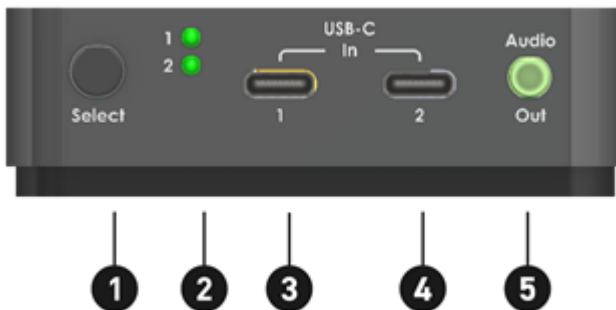

*For other mobile device, support with DP Alt mode only in screen mirroring.

DECLARATION

Samsung Dex is a registered application of Samsung Electronics. Dual type-C to HDMI is not manufactured, sponsored, licensed or distributed by Samsung Electronics. Huawei Desktop mode is a registered application of Huawei Technologies. Dual type-C to HDMI is not manufactured, sponsored, licensed or distributed by Huawei Technologies. Laptop and Chromebook with USB-C connector are supported. The following is a list of supporting devices:

DEVICE FUNCTIONS:

Front Panel

SWT-USBC-1000

No.	Interface Name	Functional description
①	Select Button	To switch between USB-C 1 or USB-C 2 inputs
②	LED Light	Indicates which input is currently using.
③	Type-c 1 input	Connects a computer with an USB-C cable
④	Type-c 2 input	Connects a computer/mobile device with an USB-C cable
⑤	Audio output	Connects to a speaker with 3.5mm audio cable

Back Panel

No.	Interface Name	Functional description
①	USB3.0	Connects your USB peripheral devices
②	HDMI OUTPUT	Connects to you TV/Monitor with HDMI cable
③	USB3.0	Connects your USB peripheral devices