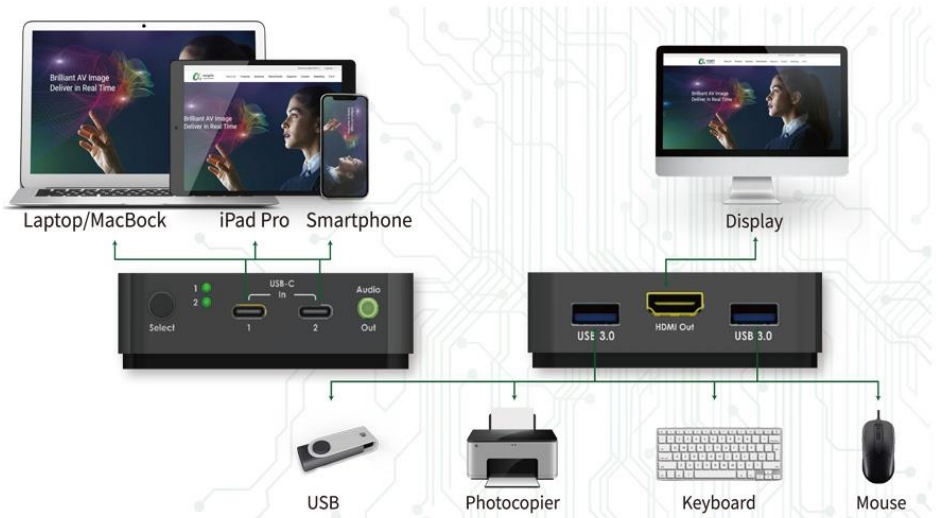

SWT-USBC-1000

CONNECTION & OPERATION:

Connection Diagram