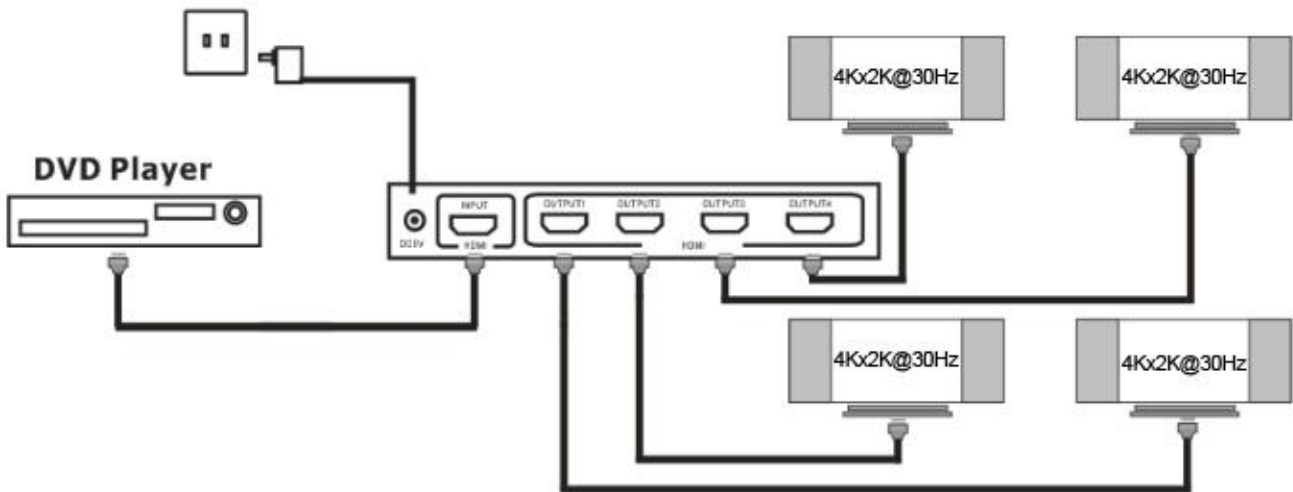

## HDMI 1X2 1X4 Splitter

Model no: SPP-HDMI-1200 / SPP-HDMI-1201

aegis's HDMI Splitter is a product which can distribute HDMI signal without loss to one or more high definition display device such as HDTV. It can optimize your home theatre system to the best effect. HDMI signal is distributed from source device such as DVD, Satellite Receiver, Set-Top Box, DV Camera, A/V Receiver and other HDMI enabled device to two or four high definition display devices such as HDTV and HDMI Flat panel Display.

## ● TECHNICAL SPECIFICATION

	SPP-HDMI-1200	SPP-HDMI-1201
HDMI Source Input Port	1	
Display Device Output Port	2	4
Source Port Connector	19 PIN HDMI	
Display Device Port Connector	19 PIN HDMI	
HDCP Compliant	YES	
Single Link Range	3840x2160	
Input Video Signal	0.5-1.0 Volts P-P	
Input DDC Signal	5 Volts P-P(TTL)	
Deep Color	48 Bit	
HDMI Version	HDMI1.4b	
Bandwidth	Up to 340Mhz	
Signal Speed	Up to 3.4Gbps	
The length of input cable	1080P≤20M,4k2k≤15M HDMI Cable	
The length of output cable	1080P≤20M,4k2k≤15M HDMI Cable	
The cable standard	26AWG HDMI1.4	
Vertical Frequency Range	60Hz	
Power Consumption (max.)	5Watts	5Watts
Operation Temperature	15°C to +55°C	
Working Voltage	DC 5V	
Power Adaptor	5V 1A	
Net Weight	0.139Kg	0.23Kg
Dimension: L*W*H(mm)	128x53x23.5	178x67x23