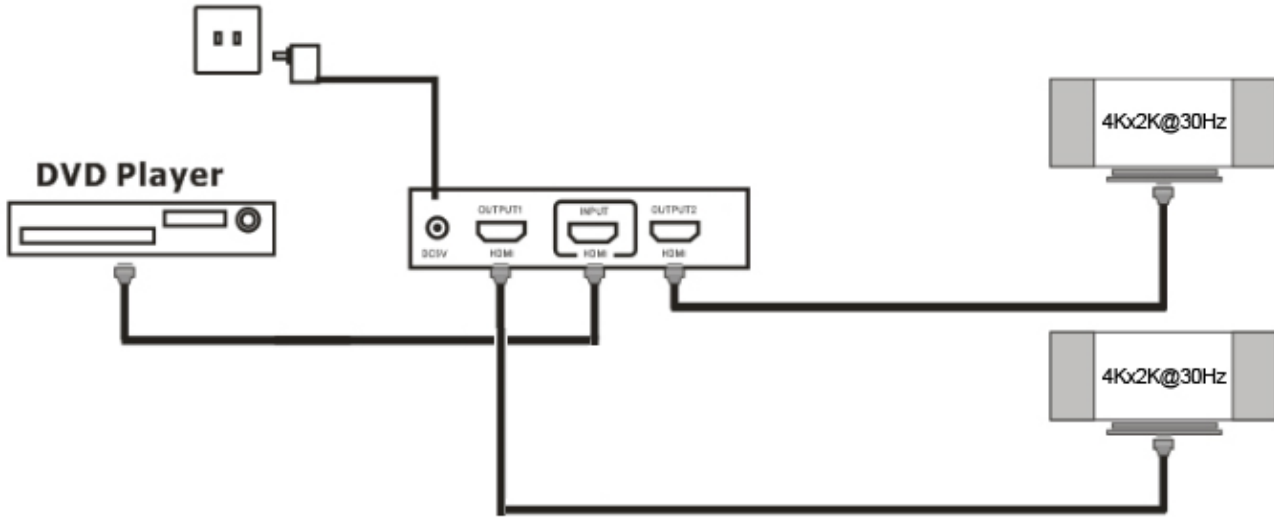

● CONNECTION DIAGRAM

SPP-HDMI-1200