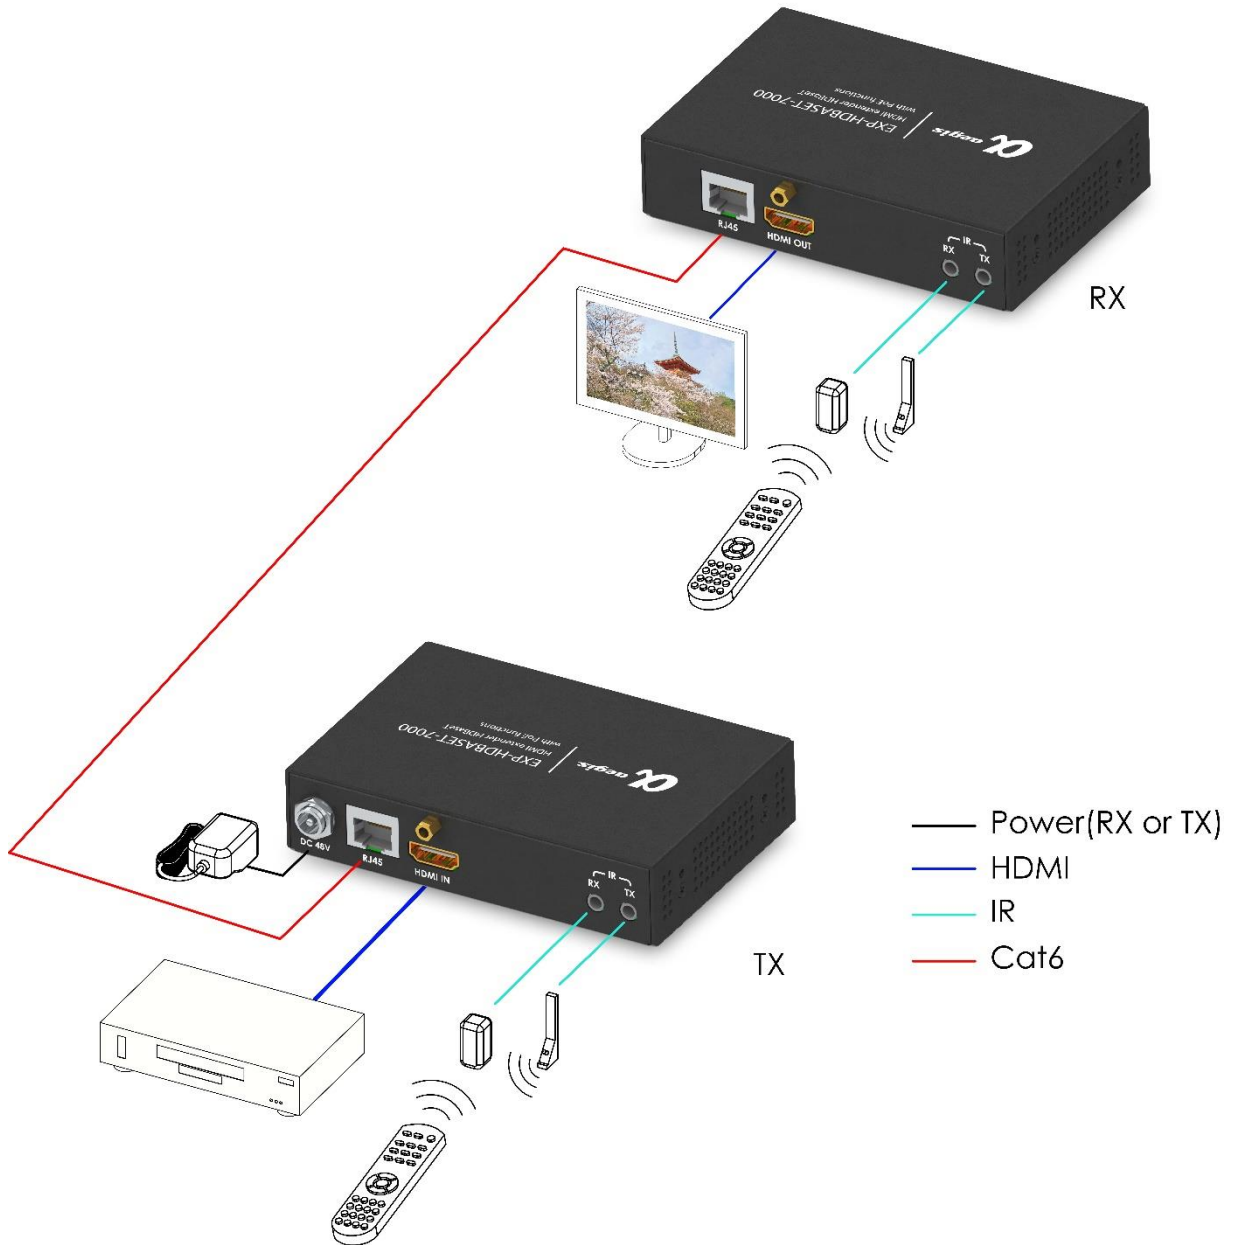

HDMI Extender HDBaseT with PoE Functions

Model no: EXP-HDBASET-7000

EXP-HDBASET-7000 with us allows one HDMI, Bi-direction IR to be connected up to 100meters via single CAT.6 cable for Computer, Laptop, BD Player, Game Console and others HDMI source devices. Supporting 4Kx2K/30Hz UHD resolution with 8bit deep color and lossless compressed audio that make EXP-HDBASET-7000 a smart choice for home entertainment, company conference, commercial advertising and other applications.

● Features

- Support 1080p@60Hz and 3D through Cat5e/6, the distance can be up to 100 meters, and support 4K @ 24/25/30Hz (4:4:4) and 4K/60 (4:2:0) on Cat5e/6) The distance can be extended up to 70m
- Support HDCP, CEC
- Support two-way infrared transmission
- Supports all digital audio modes
- Supports Power over Ethernet (PoE)

• Diagram

● Specification

Model No	EXP-HDBASET-7000 TX	EXP-HDBASET-7000 RX
HDMI Bandwidth	340MHz	
HDMI Resolution	720P/1080P(100m),4K30 4:4:4(70m),4k60 4:2:0(70m)	
Audio Format	LPCM · DTS Digital, Dolby Digital	
HDCP	2.2	
Input Port	HDMI x 1	RJ45 x 1
Output Port	RJ45 x 1	HDMI x 1
Control Port	IR Blaster x 1 - 3.5mm IR Receiver x 1 - 3.5mm	
IR Frequency	20-60Khz	
Power Supply	48VDC / 0.5 Amp	
Power Consumption	10W - Max.	
Chassis Material	Metal	
Chassis Color	Black	
Operating Temperature	0°C - 40°C / 32°F - 104°F	
Storage Temperature	-20°C - 85°C / -4°F - 185°F	
Humidity	0 - 95% RH (Non-Condensing)	
Dimension	4.40 in (112 mm) X 3.00 in (76 mm) X 1.00 in (25 mm)	
Weight	600 g	