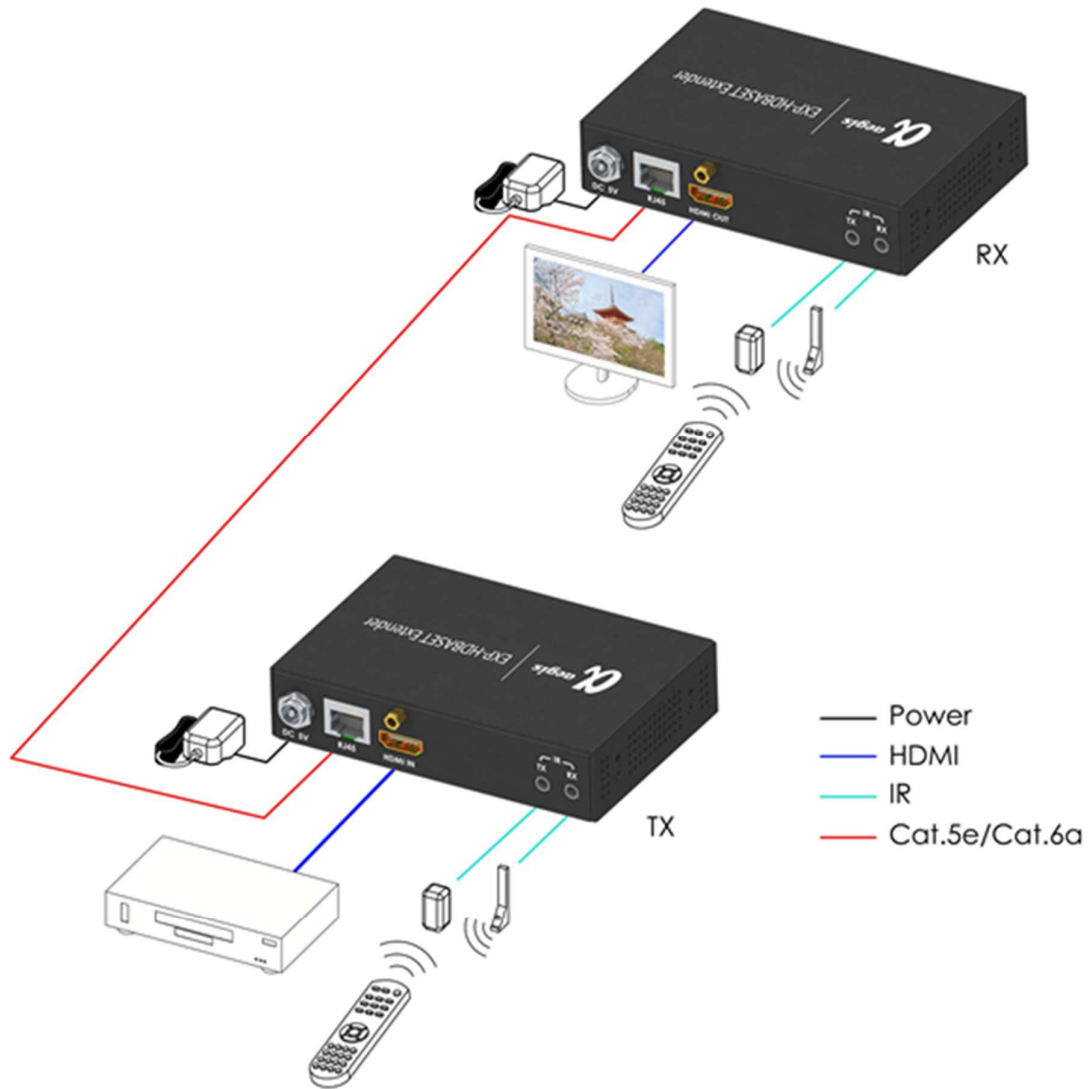

HDMI Extender HDBaseT

Model no: EXP-HDBASET-100

EXP-HDBASET-100 with us allows one HDMI, Bi-direction IR to be connected up to 60meters via single CAT.6 cable for Computer, Laptop, BD Player, Game Console and others HDMI source devices. Supporting 4Kx2K/30Hz UHD resolution with 8bit deep color and lossless compressed audio that make EXP-HDBASET-100 a smart choice for home entertainment, company conference, commercial advertising and other applications.

Features

Support 1080p@60Hz and 3D through Cat5e/6, the distance can be up to 60 meters, and support 4K @ 24/25/30Hz (4:4:4) and 4K/60 (4:2:0) on Cat5e/6) The distance can be extended up to 40m

Support HDCP, CEC

Support two-way infrared transmission

Supports all digital audio modes

• Diagram

● Specification

Model No	EXP-HDBASET-100TX	EXP-HDBASET-100RX
HDMI Bandwidth	340MHz	
HDMI Resolution	720P/1080P(60m),4K30 4:4:4(40m),4k60 4:2:0(40m)	
Audio Format	LPCM · DTS Digital, Dolby Digital	
HDCP	1.4/2.2	
Input Port	HDMI x 1	RJ45 x 1
Output Port	RJ45 x 1	HDMI x 1
Control Port	IR Blaster x 1 - 3.5mm IR Receiver x 1 - 3.5mm	
IR Frequency	20-60Khz	
Power Supply	5VDC / 2.0 Amp	
Power Consumption	10W - Max.	
Chassis Material	Metal	
Chassis Color	Black	
Operating Temperature	0°C - 40°C / 32°F - 104°F	
Storage Temperature	-20°C - 85°C / -4°F - 185°F	
Humidity	0 - 95% RH (Non-Condensing)	
Dimension	112 mm X 76 mm X 25 mm	
Weight	600 g	