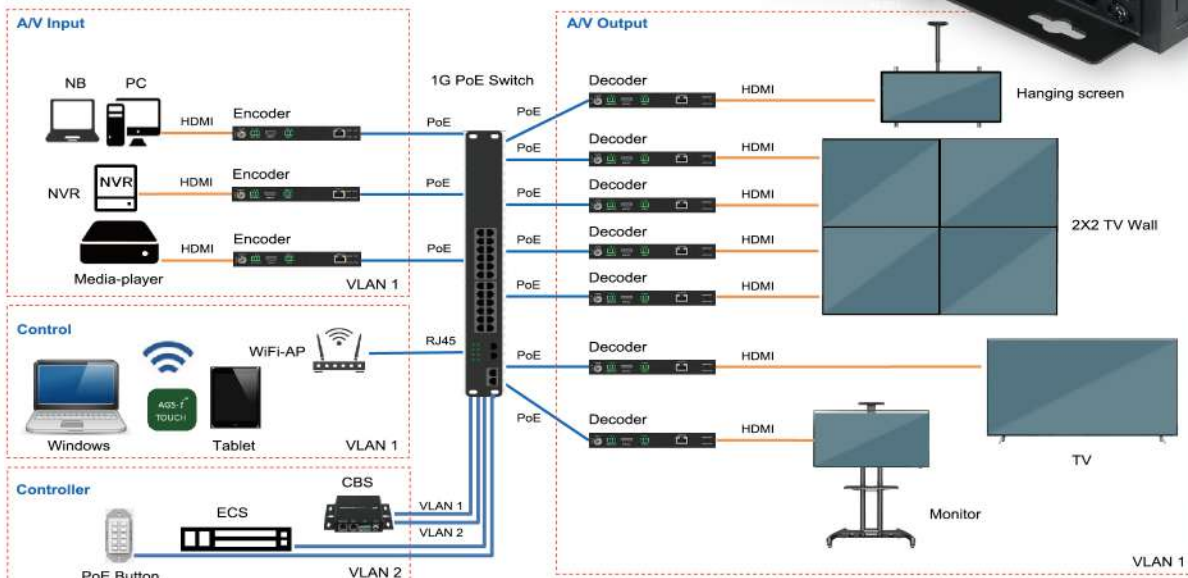

## FEATURES

- Operate as user's convenient opts between PC back-end CMS, Web, Windows and or panel app.
- PoE power supply with ease.
- Low-latency function swapping.
- Multiple display models, 1 to 1, 1 to many, many to 1 and many to many.
- Interoperable, enables integrators (external/in-house) design and deploy system across brand and devices to fit all the user's needs.
- Display Matrix, Video Wall, Wall in Wall and Extend.
- KVM
- Support touch panel user interface control (4K60Hz & 4K30Hz).