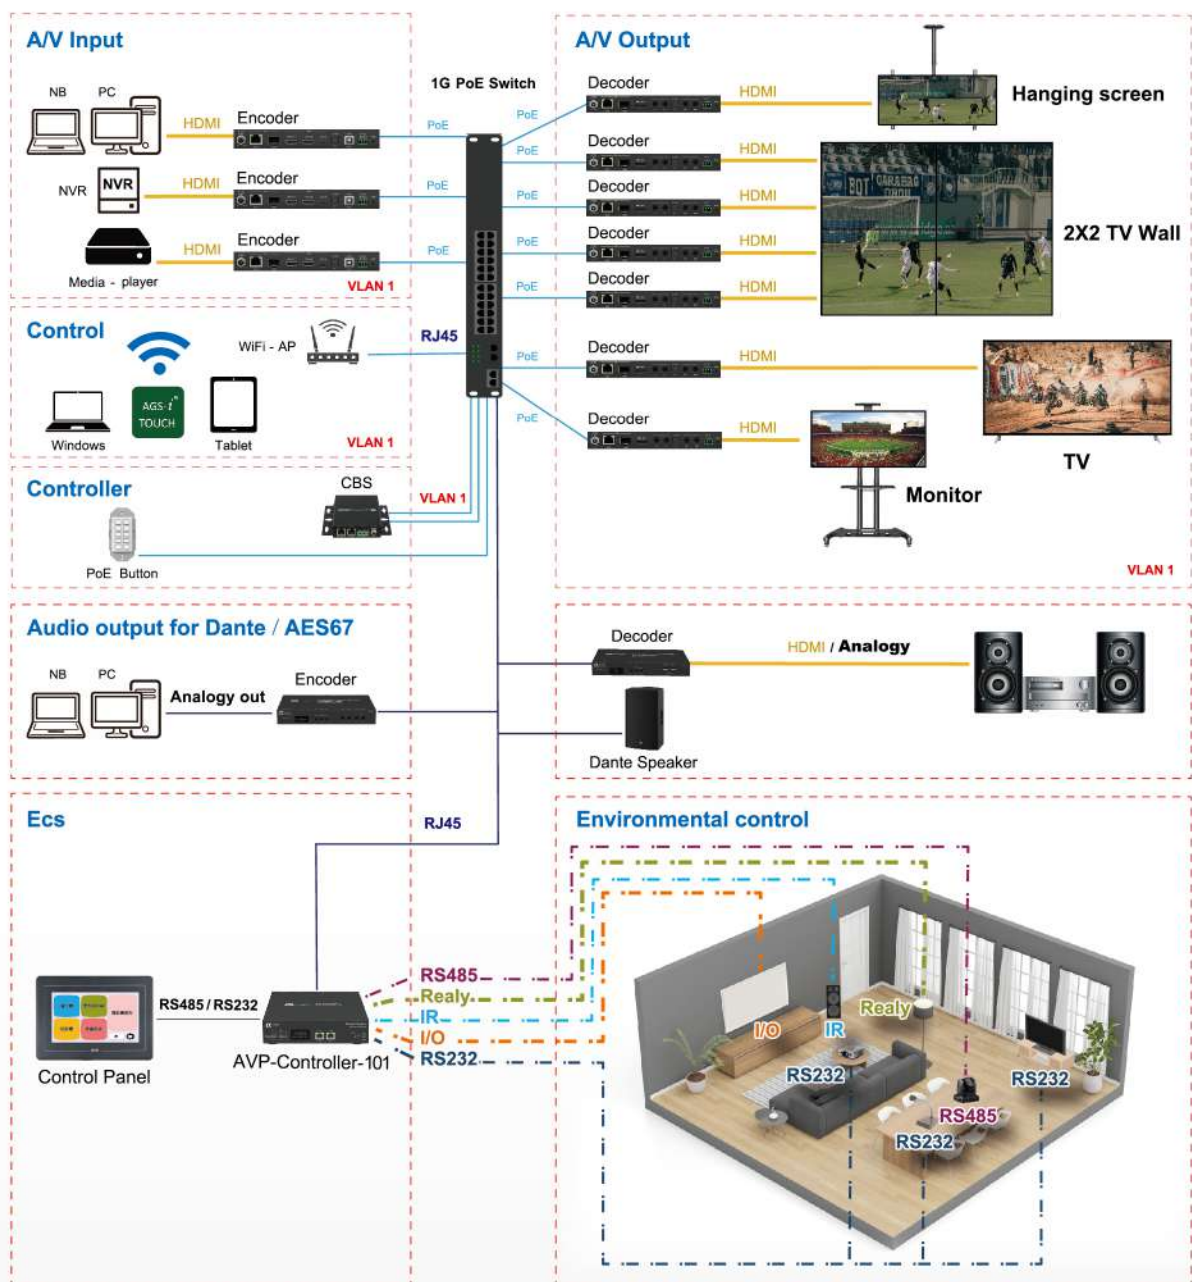

AV over IP

Minimize the cost, Centralized control system, Scalable & Intuitive brings the Environmental Control System experiences into another level

SPECIFICATION

Product line	AVP-1K	AVP-2K	AVP-4K	AVP-6K
Encoder				
Decoder				
Network Switch	1 Gigabit	1 Gigabit	1 Gigabit	1 Gigabit
Video Input Interface	HDMI	HDMI	HDMI	HDMI, USB-C
Output Resolution	1080p 60Hz	1080p 60Hz	4K 30Hz 4:2:0	4K 60Hz 4:4:4
Controller		AVP-CBS2K	AVP-CBS2K	AVP-Controller
Controller I/O		RJ45, RS232	RJ45, RS232	IR, RS485, RS232, RELAY, I/O, RJ45
Dante Embedding			✓	✓
Dante Breakout			✓	✓
AES67 Embedding				✓
AES67 Breakout				✓
Resolution Scaling	720p - 1080p	720p - 1080p	720p - 4K 30Hz	720p - 4K 60Hz
USB / KVM		✓	✓	✓
Matrix	✓	✓	✓	✓
Video Wall	✓	✓	✓	✓
Control Interface	IR, RS232, CEC	IR, USB, RS232, CEC	IR, USB, RS232, CEC	IR, USB, RS232, CEC

FEATURES

- ✓ Support Control Methods:
IP control box, PC configurator and APP
支援三種控制方式：IP網頁控制, PC後台軟體控制 及APP 平板控制
- ✓ Supports PoE +
具PoE功能無須額外插電
- ✓ Support EDID, HDCP & CEC
支援EDID, HDCP 和CEC
- ✓ Support third party control system integration
支援第三方系統整合與控制
- ✓ video wall up to 16 x 16
電視牆最多支援16x16
- ✓ Support fast and seamless switching
具快速與無縫的切換特色

PoE +

16x16 Video Wall

EDID

Seamless Switch

Third Party Integration