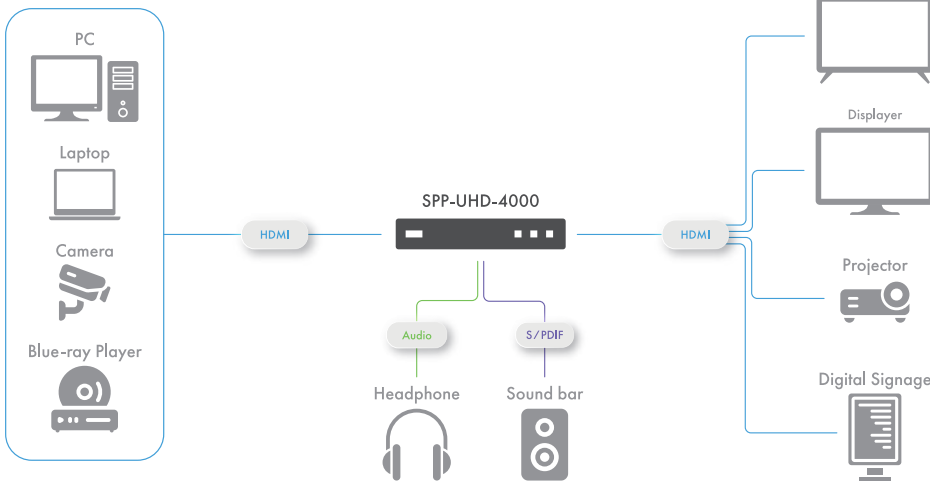

HDMI Professional Signal Splitter

SPP-UHD-2000 SPP-UHD-4000

SPP-UHD-2000/4000 are HDMI signal splitters that seamlessly distributes a single HDMI source to multiple displays. It supports 4K 60Hz ultra-high resolution. With a built-in low-power design and 24/7 stable operation capability, it provides a reliable signal distribution and flexible audio output solution for various applications.

Application Scenarios

- ✔ **Digital Signage**
 Simultaneously output high-definition content to dual screens.
- ✔ **Meeting Rooms**
 Multi-screen presentations to enhance efficiency and collaboration.
- ✔ **Retail**
 Product showcasing systems, ideal for storefront displays.
- ✔ **Education**
 Synchronized projection of course content for classrooms.

Video Processing

- Supports HDMI 2.0b specifications
- Maximum resolution: 4K 60Hz (4:4:4)
- 18Gbps video bandwidth
- Compatible with HDCP 2.2/1.4

Signal Distribution

- Pass-through function for original signals
- 4K-to-1080P downscaling option
- EDID management (Copy/Auto modes)
- Designed for 24/7 stable operation

Audio and Additional Features

- HDMI audio extraction
- 3.5mm analog stereo output
- S/PDIF optical audio output
- Low-power design