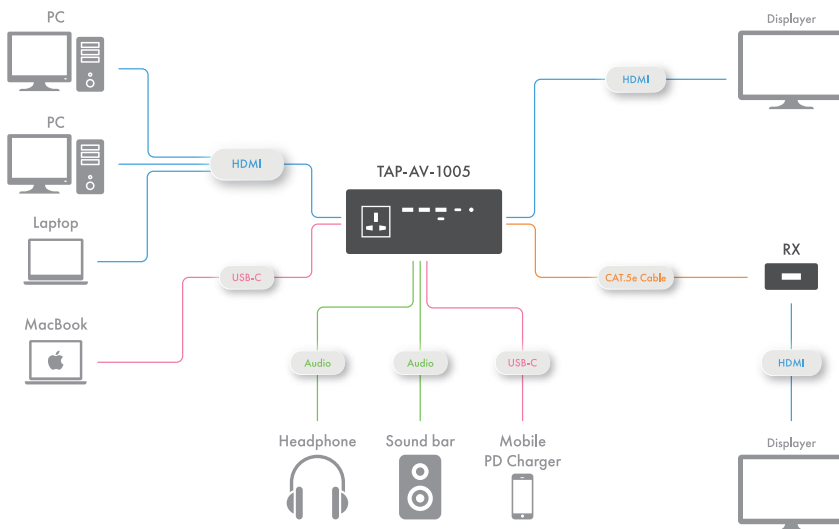

4K Table Multi-Signal Converter and HDBaseT Extension System

TAP-AV-1005

TAP-AV-1005 perfectly meets the diverse needs of modern business and presentation spaces. It combines efficient AV signal switching, 4K long-distance extension, multi-view display, and smart fast charging into a single device. With its sleek brushed-metal finish and user-friendly touch control interface, it delivers a professional and convenient audiovisual experience.

Transmission Specifications

- Input Interfaces: 3xHDMI + 1xUSB Type-C
- Output Interfaces: HDMI Local Output + HDBaseT Extended Output
- Supports up to 4K 30Hz (4:4:4) video quality
- Extends 4K 30Hz signals up to 100 meters and 1080P signals up to 150 meters

Innovative Touch Control Interface

- Touch control for switching video sources.
- Single-screen or quad-split display modes
- Audio source selection control
- Resolution adjustments (720p/1080p/4K 30Hz)

Power System and Installation Options

- USB-C port supports 45W PD fast charging
- Built-in universal power outlet
- HDBaseT PoC (Power Over Coaxial) technology
- Supports desktop/furniture recessed installation and wall-mounted vertical installation